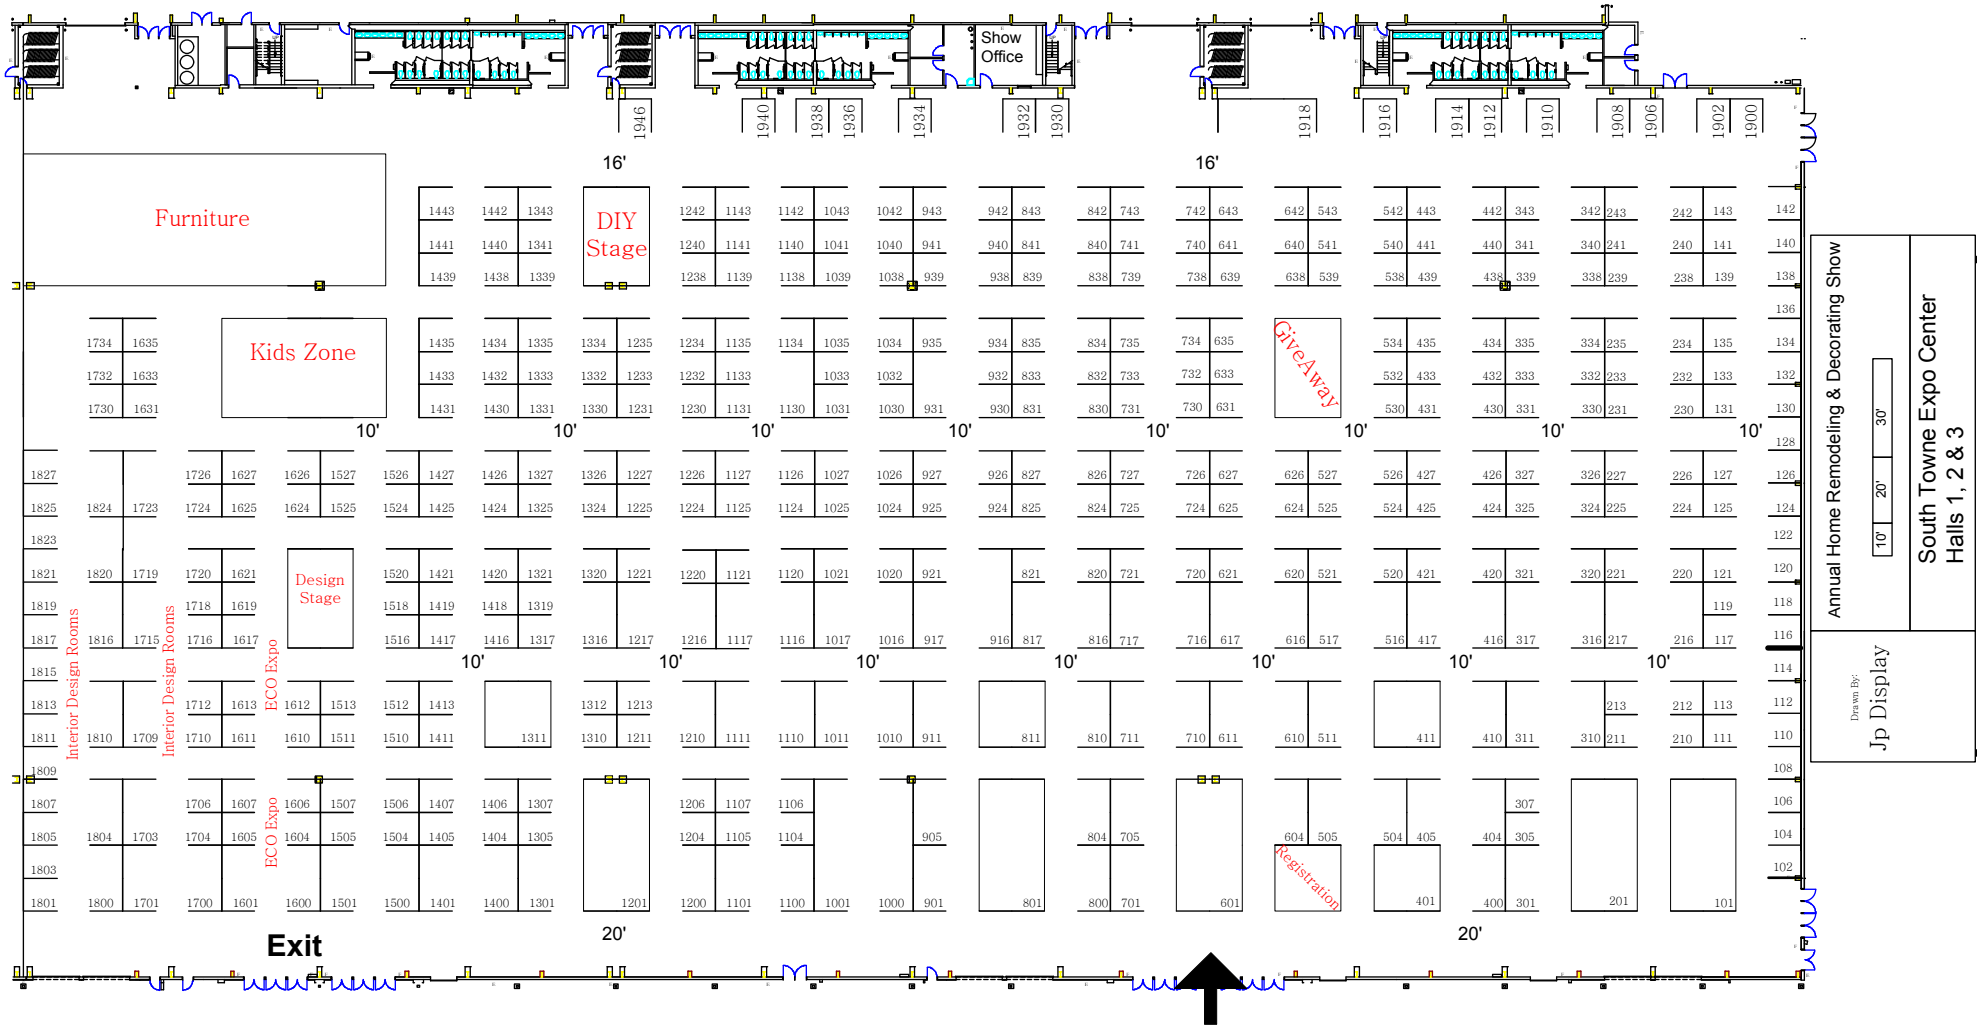

The N.E.C. Group, Inc.
Presents the 34th Annual
HOME REMODELING and DECORATING SHOW

January 8-10th, 2010
South Towne Expo Center, Halls 1-3
9575 South State Street, Sandy, Utah 84070

BOOTH INCLUDES
10' x 10' Area
8' High Back Drrape
3' High Side Drrape
7" x 44" ID Sign
(not meant for primary signage)

BOOTH COST
10' x 10' Inline \$1045
10' x 10' Corner \$1145
SHOW HOURS
Friday 12pm - 10pm
Saturday 10am - 10pm
Sunday 10am - 6pm

MOVE IN TIMES
Wednesday 1pm - 6pm
Thursday 8am - 10pm
MOVE OUT TIMES
Sunday 6pm - 9pm
Monday 8am - 12pm

Entrance

PHONE TO RESERVE SPACE
801.571.9012
The N.E.C. Group, Inc.
9192 So. 300 W. Ste 3
Sandy, Utah 84070
Fax: 801.495.3728

Annual Home Remodeling & Decorating Show
South Towne Expo Center
Halls 1, 2 & 3
Scale: 10' 20' 30'
Drawn by: Jp Display